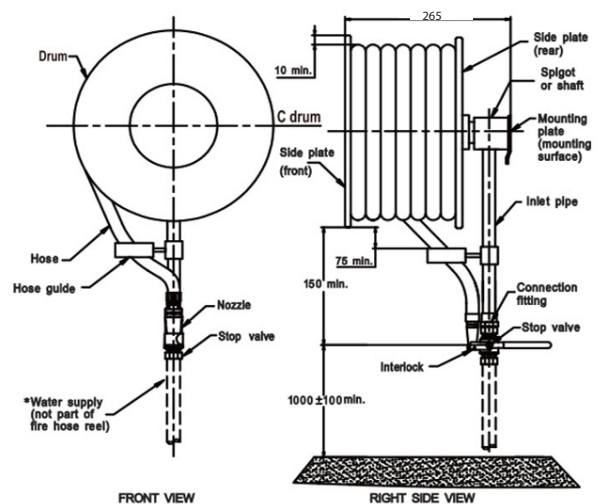

# FIRE HOSE REEL

## WASH DOWN HOSE REEL

## FOAM HOSE REEL

Wolf Hose Reel Technical Data Sheet	
Item No.	HR36-GREEN /HR36-BLUE
BSI Certificate No.	544723
Activfire Certificate No.	AFP-2355
Design Manufacture Standard	AS1221
Side Plate	Material: 1.0mm Mild Steel Diameter: 460mm Finishing: Powder Coating Color: Red
Hose Support	Material: 1.0mm Mild Steel Diameter: 180mm x 200mm Finishing: Powder Coating Color: Red
Mark Plate	Material: 1.0mm Mild Steel Diameter: 216mm Finishing: Powder Coating Color: Red
Inlet Pipe	1" Galvanized Steel
Waterway	Stainless Steel
PVC Hose with AS/NZ 1221 Certificate	3/4" x 36m Color: Black
Hose Reel Shut-off Valve with Watermark certificate	Spec. No. 12 LIC WMK50016
Brass Nozzle	Jet
Workin Pressure/Test Pressure	12 Bar / 20 Bar
Package Size	510 x 280 x 510

- **Stainless Steel Waterway**
- **Full Center Drum Spindle**
- **Stainless Steel Bolts**
- **Heavy Duty Connection Block**
- **Test By 2,000 kPa Hydraulic Pressure**
- **Easy Installation**

**A warranty of twelve (12) months from the date purchase applies to all Wolf fire hose reels when installed to Australian standards AS 2441:2005 and serviced and maintained in accordance to AS 1851:2005**